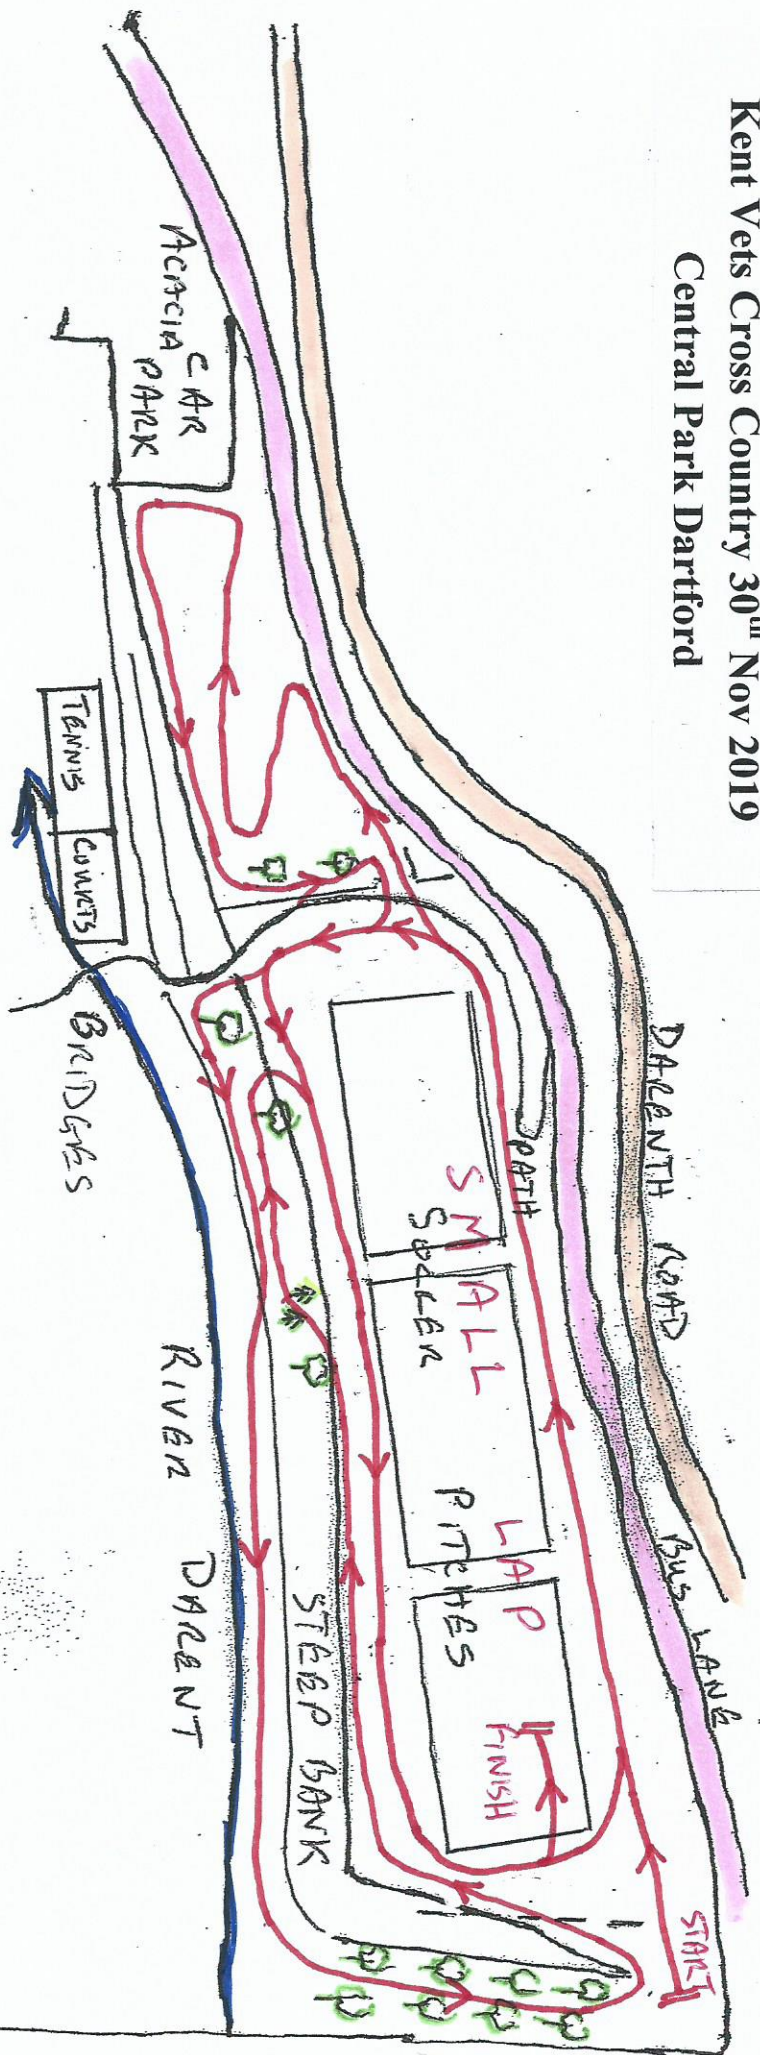

Kent Vets Cross Country 30th Nov 2019

Central Park Dartford

Courses

- 11.00 MV 50-59 One small lap, followed by 4 long laps – approx. 9.3k
- 12.00 MV 60-69, M70+ and all the Women Vets races.
Two small laps, followed by 2 long laps – approx. 5.4k
- 12.50 MV 40-49 One small lap, followed by 4 long laps – approx. 9.3k