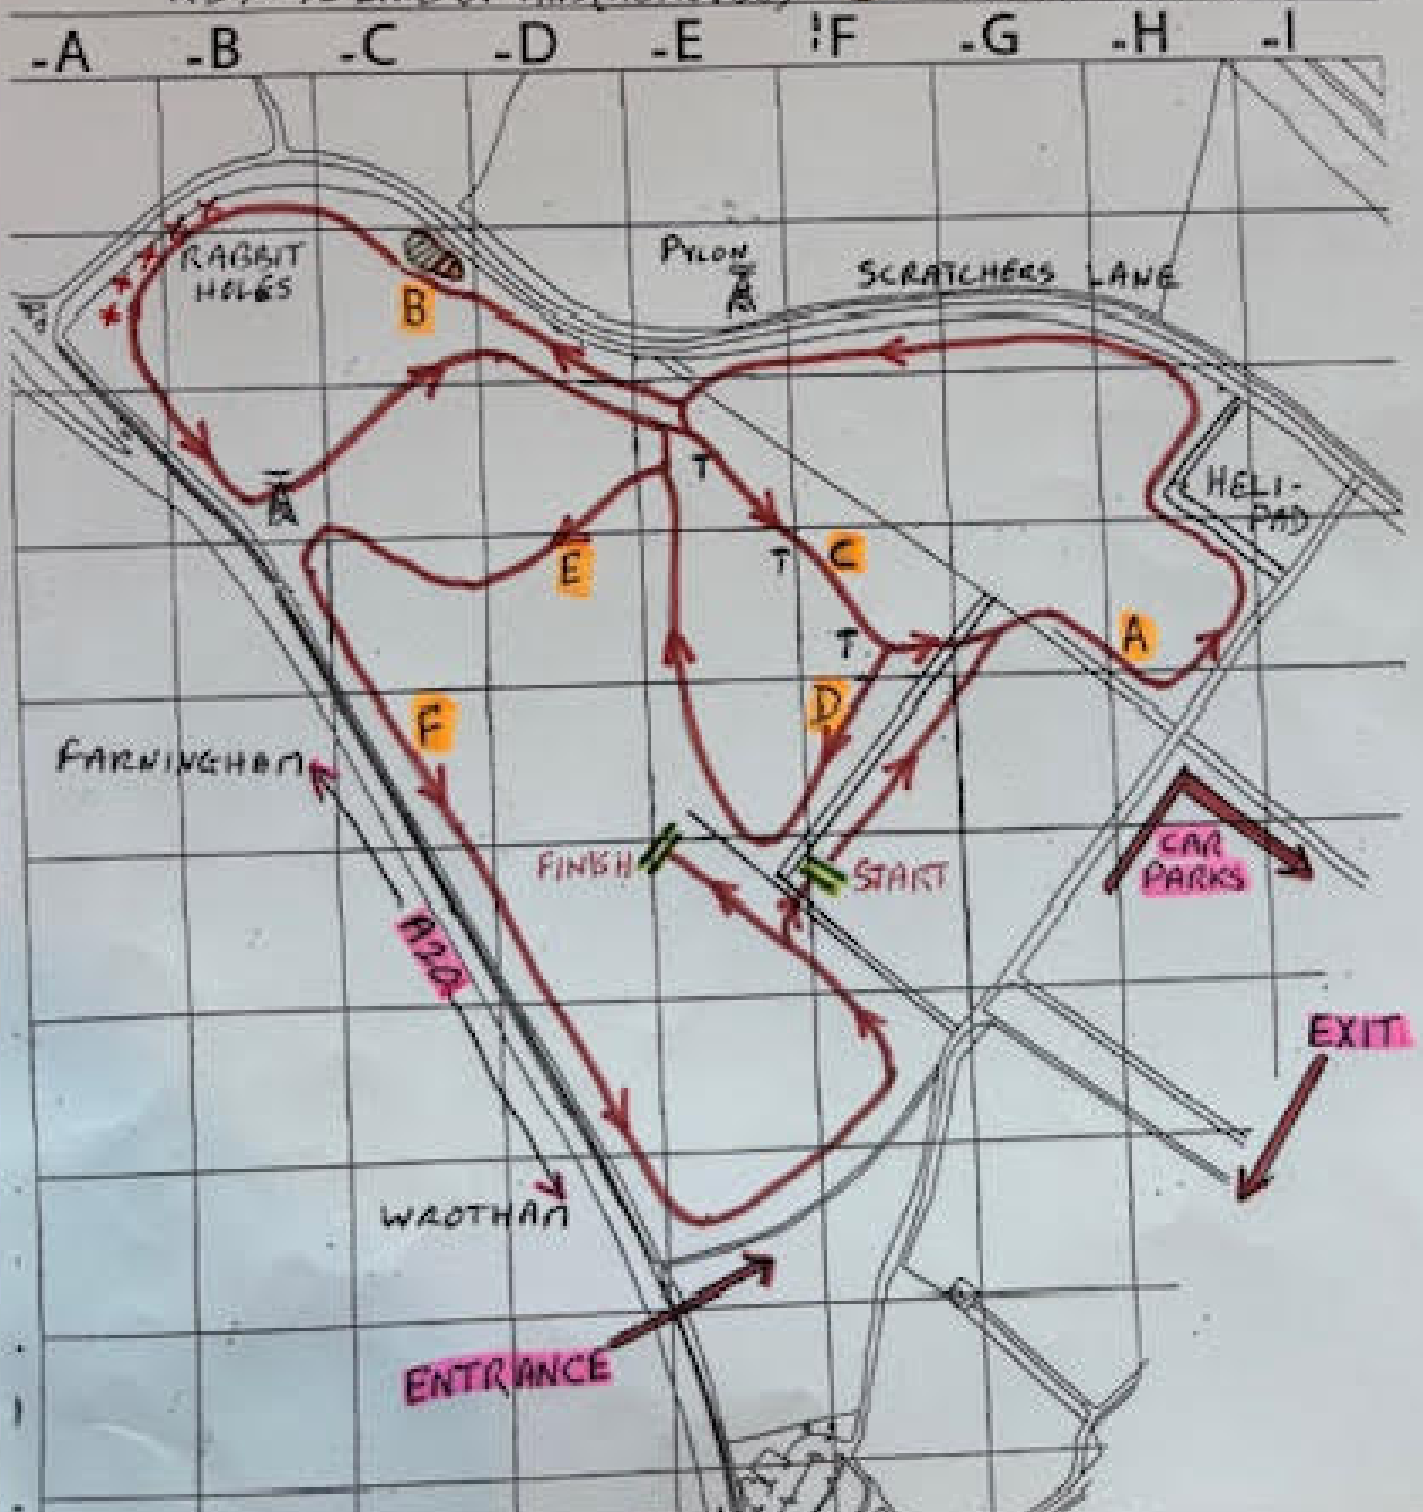

The courses are almost entirely on grass, with only a couple of gravel tracks to be crossed. The grass seems to drain very well. The top area where the Start/Finish etc. are located, is flat and fast, but the course does drop down to the NW corner. The area is very exposed, almost no shelter, so winds can be chilling.

KEY T = LINE OF TAPS (REMOVED)  MOUNDS OF RUBBLE

Kent County Cross Country Championship Timetable Saturday 10th January 2026

Event	Time	Course	Distance
Under 13 Girls	10.30	ABEF	3050m
Under 13 Boys	10.45	ABEF	3050m
Under 15 Girls	11.00	AC ABEF	3900m
Under 15 Boys	11.20	AC ABEF	3900m
Under 17 Girls/Boys	11.40	AC ABCDEF	4600m
Under 20 Women/Men	12.05	ABEF ABEF	5900m
Senior Men	12.35	AC then ABCDEF x3	12000m
Senior Women	13.35	AC then ABCDEF x2	8300m

The lower part of the course at the very bottom of the hill, always has some very deep rabbit holes where the grass is

shorter. It might appear faster, but **DO NOT** stray beyond the marked route.

Kent Cross Country Championships 2026
Brands Hatch Race Circuit, Fawkham
Under 13 Girls - 3 to score