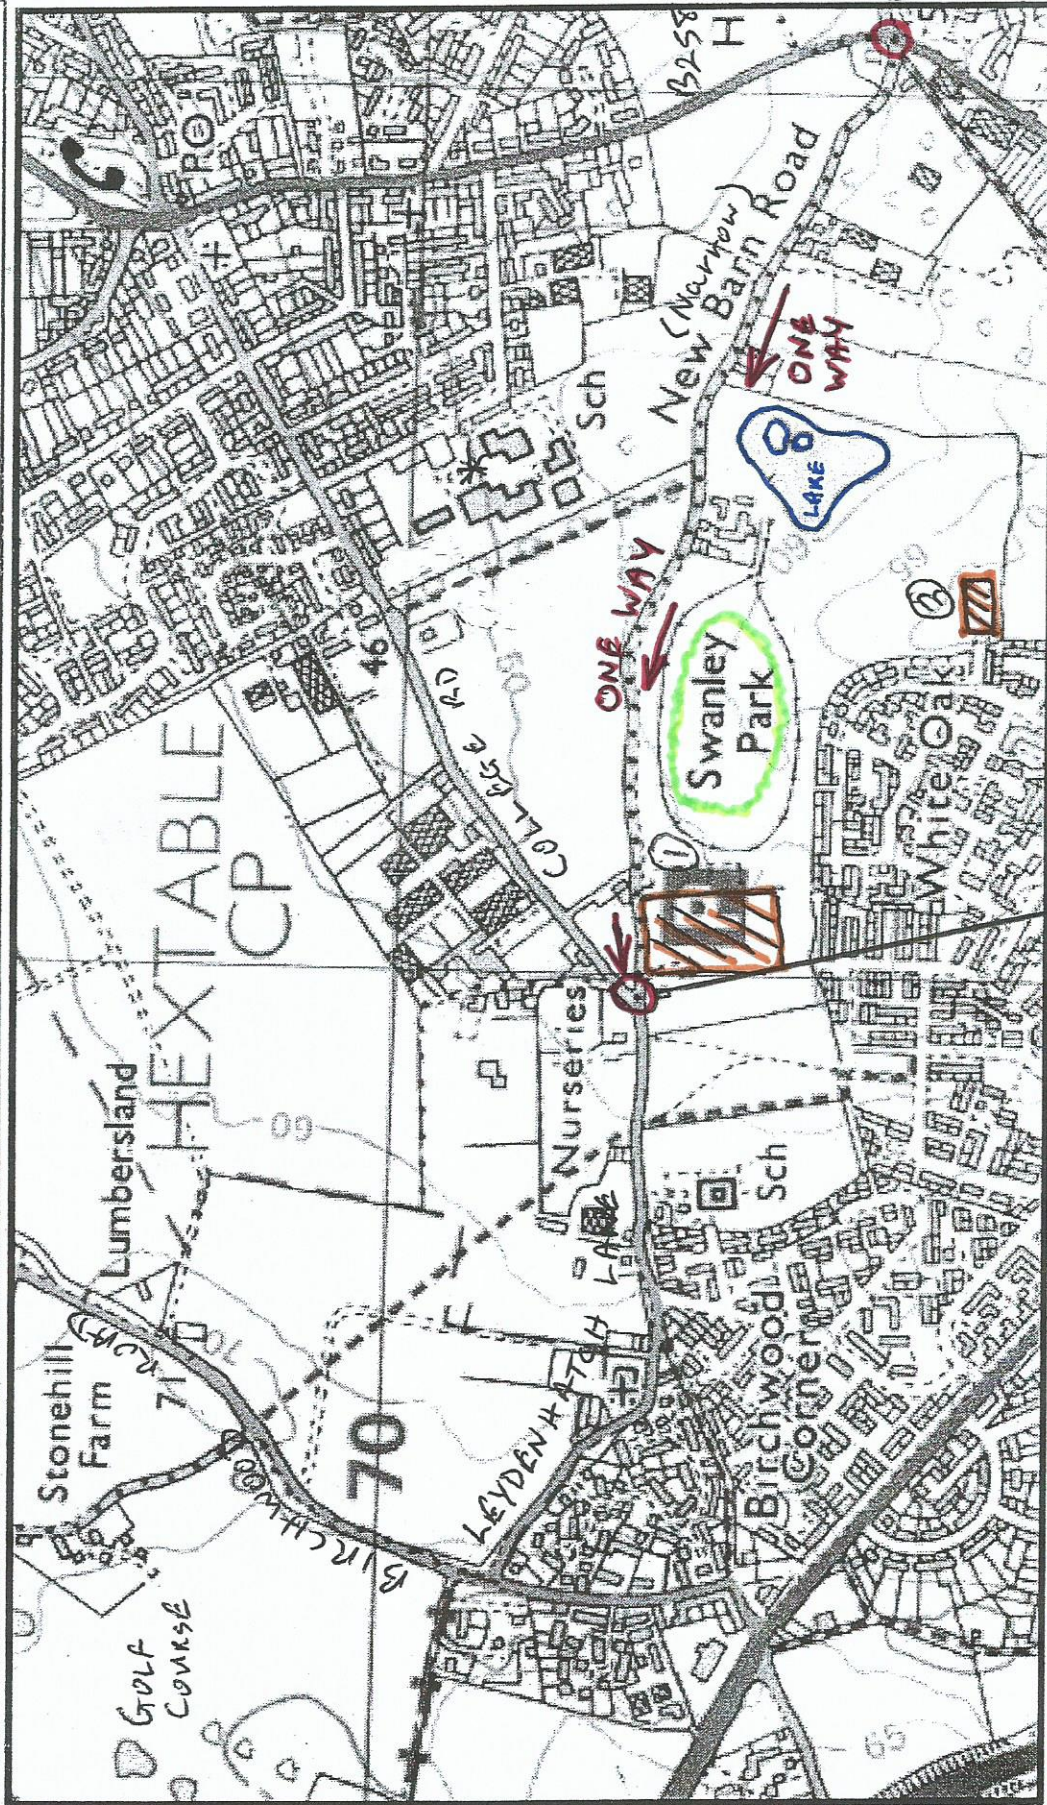

Kent League Cross Country - Swanley Park

Sat 12th October 2019

CAR PARKING COSTS.

£2.50 CARD
£3.00 CASH.

BA173
SWANLEY TOWN CENTRE.

CAR PARKS
NO ENTRY TO NEW BARN ROAD AT THIS END.

B258
SWANLEY TOWN CENTRE.

SWANLEY ENTER NEW BARN ROAD HERE

ONE WAY
ONE WAY